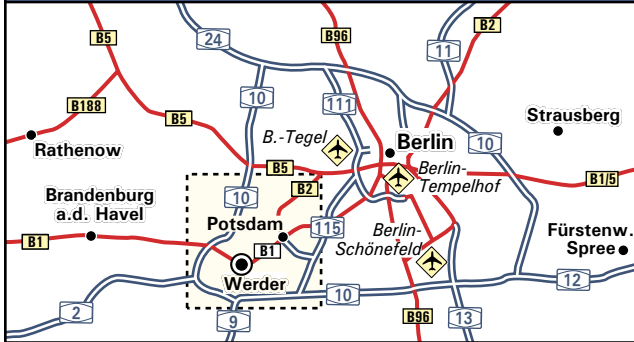

**From the A24 Hamburg**

Join the A24 towards Potsdam up to junction Havelland.  
 Change there onto the A10 towards Potsdam.  
 \*) Follow the motorway up to exit Phöben and here turn right onto the Phöbener Chaussee.  
 Our building is on the right side of the road.

**From the A12 Frankfurt/Oder**

Join the A12 towards Berlin up to junction Spreeau.  
 Here change onto the A10 towards Magdeburg/Leipzig.  
 Go on as described in "From the A24 Hamburg" from the \*) on.

**From the A9 Leipzig/München**

Join the A9 towards Potsdam up to junction Potsdam.  
 Here change onto the A10 towards junction Havelland/Hamburg.  
 Follow as described in "From the A24 Hamburg" from the \*) on.

**From the A115 Berlin**

Join the A115 towards Potsdam up to junction Nuthetal.  
 Change here onto the A10 towards Magdeburg/Leipzig.  
 Follow as described in "From the A24 Hamburg" from the \*) on.